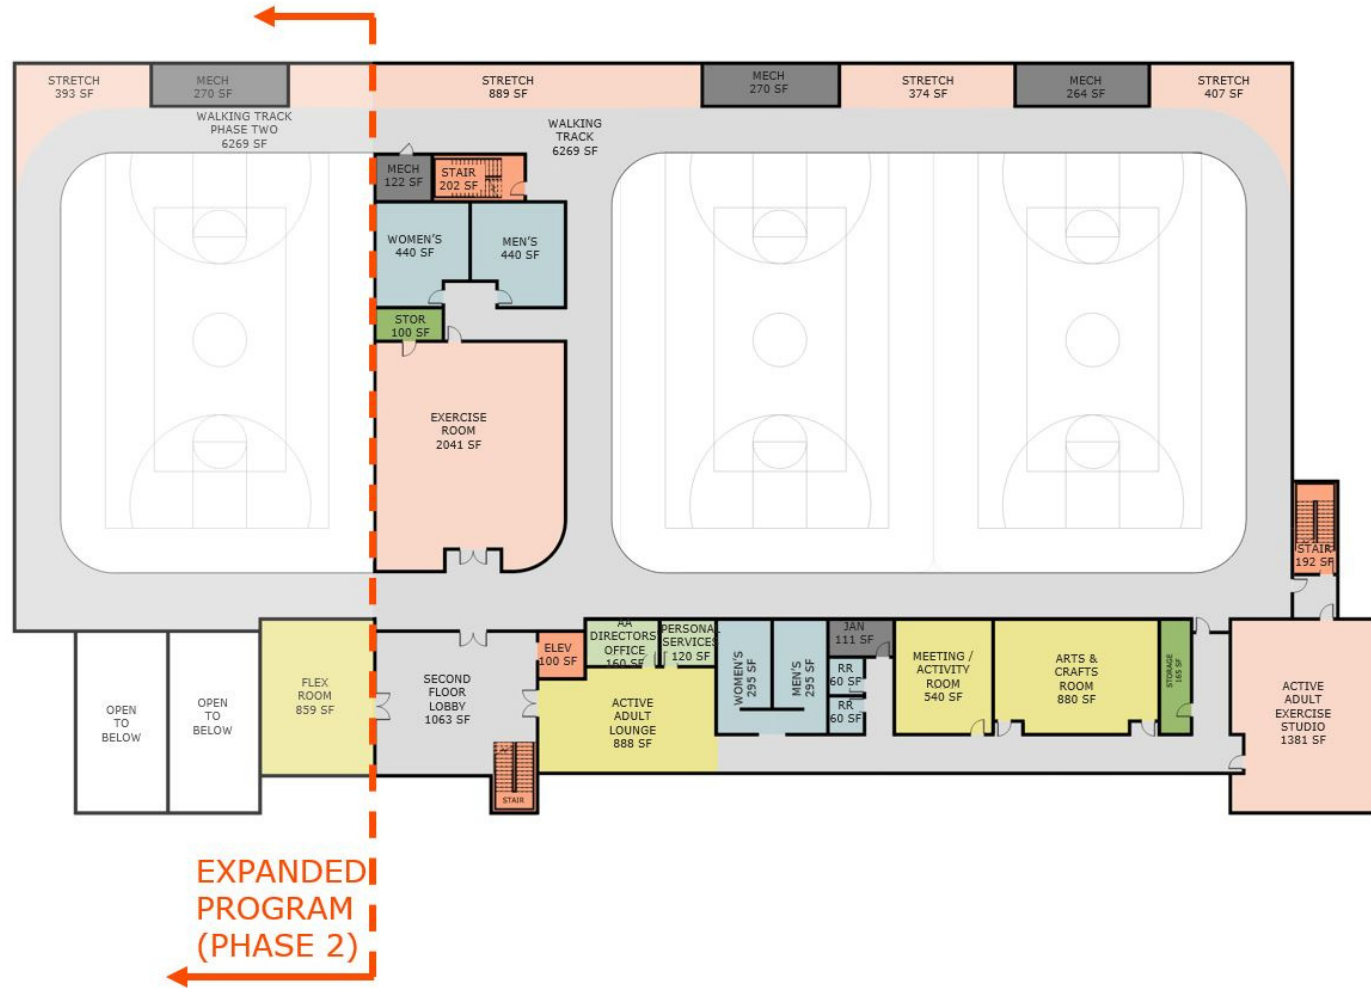

Fuquay-Varina Community Center North with Active Adult Center Hilltop Needmore Town Park and Preserve

LEGEND

 OFFICES	 RECREATION
 SUPPORT	 RESTROOM
 MEETING	 UTILITY
 CLASSROOM	 VERTICAL CIRCULATION
 CONCESSIONS	 CIRCULATION

CONCEPT B

"CORE"
FLOOR PLAN - 2ND FLOOR

HH ARCHITECTURE

Second Floor Plan