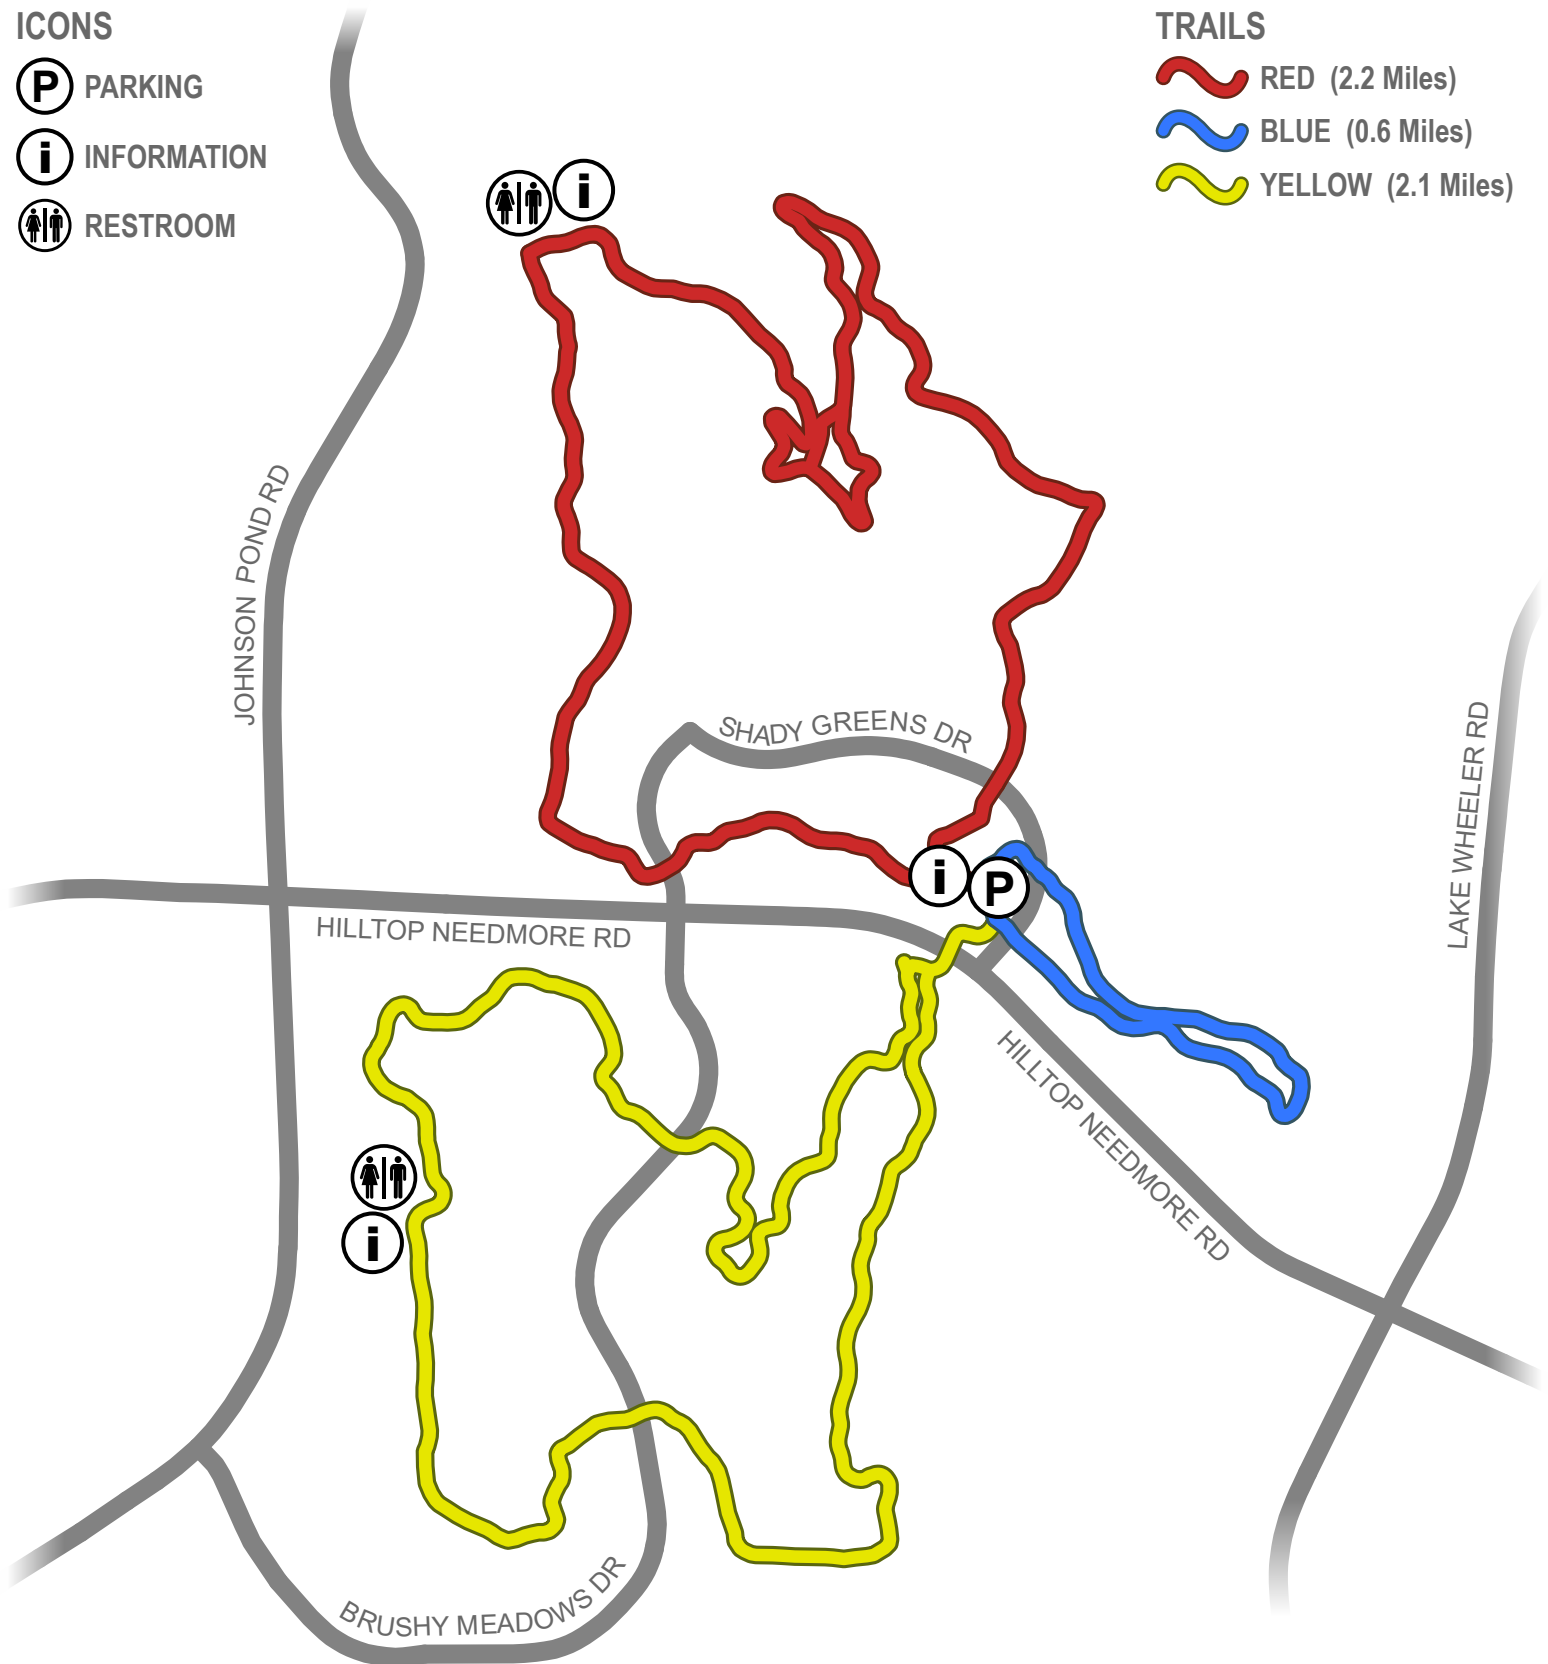

ICONS

- PARKING
- INFORMATION
- RESTROOM

TRAILS

- RED (2.2 Miles)
- BLUE (0.6 Miles)
- YELLOW (2.1 Miles)

0 1,000 Feet

0 0.25 Miles

# HILLTOP NEEDMORE TOWN PARK & PRESERVE