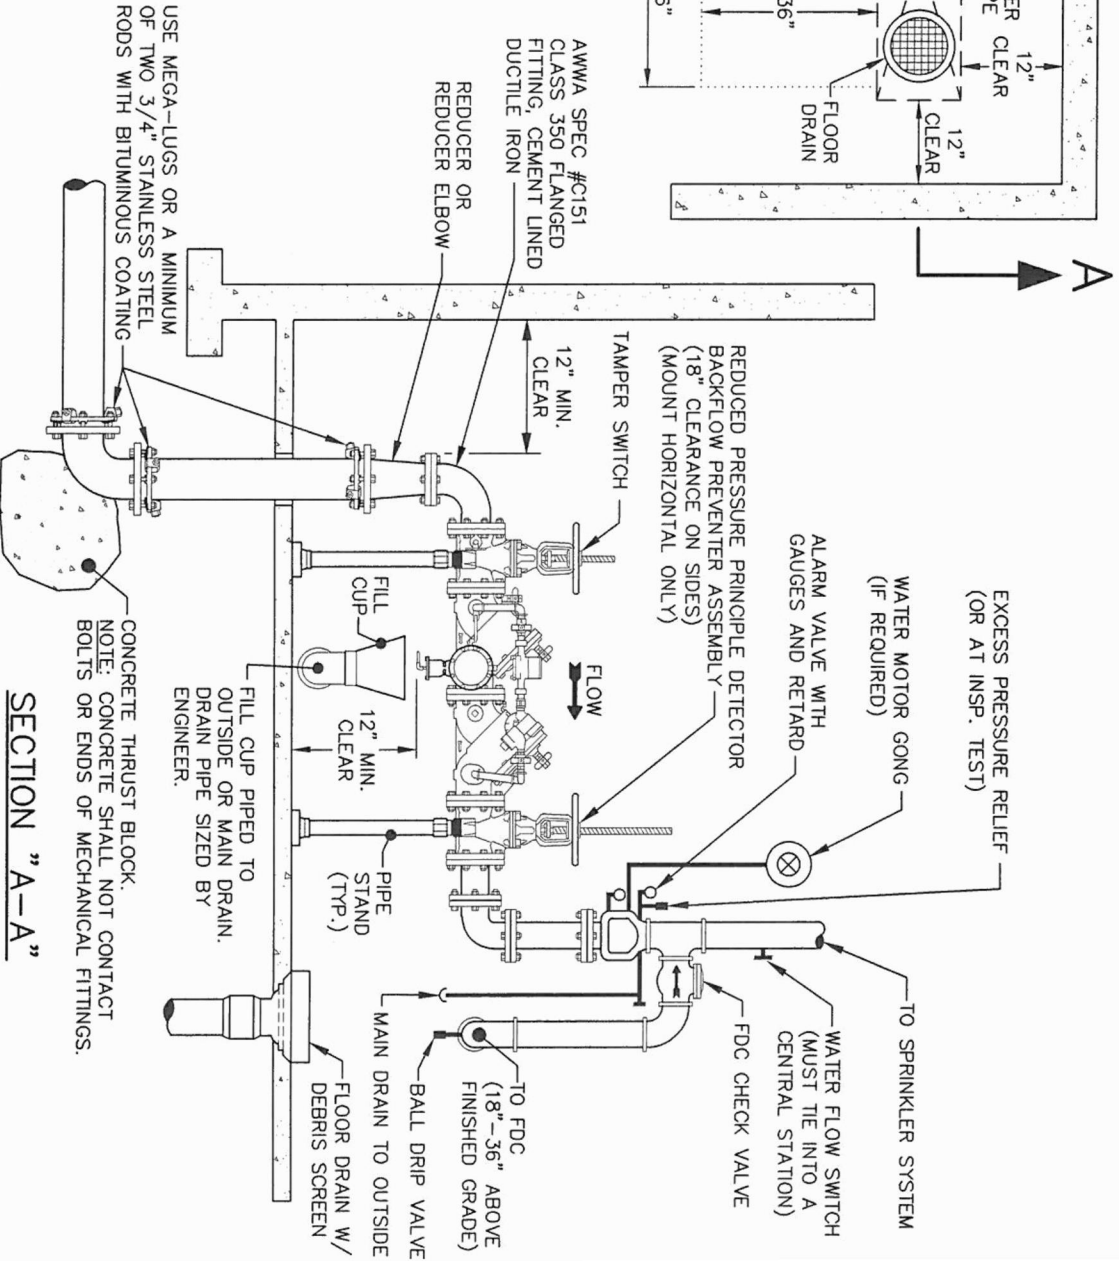

TOP VIEW

SECTION "A-A"

USE MEGA-LUGS OR A MINIMUM OF TWO 3/4" STAINLESS STEEL RODS WITH BITUMINOUS COATING

EFFECTIVE: DECEMBER 30, 2016