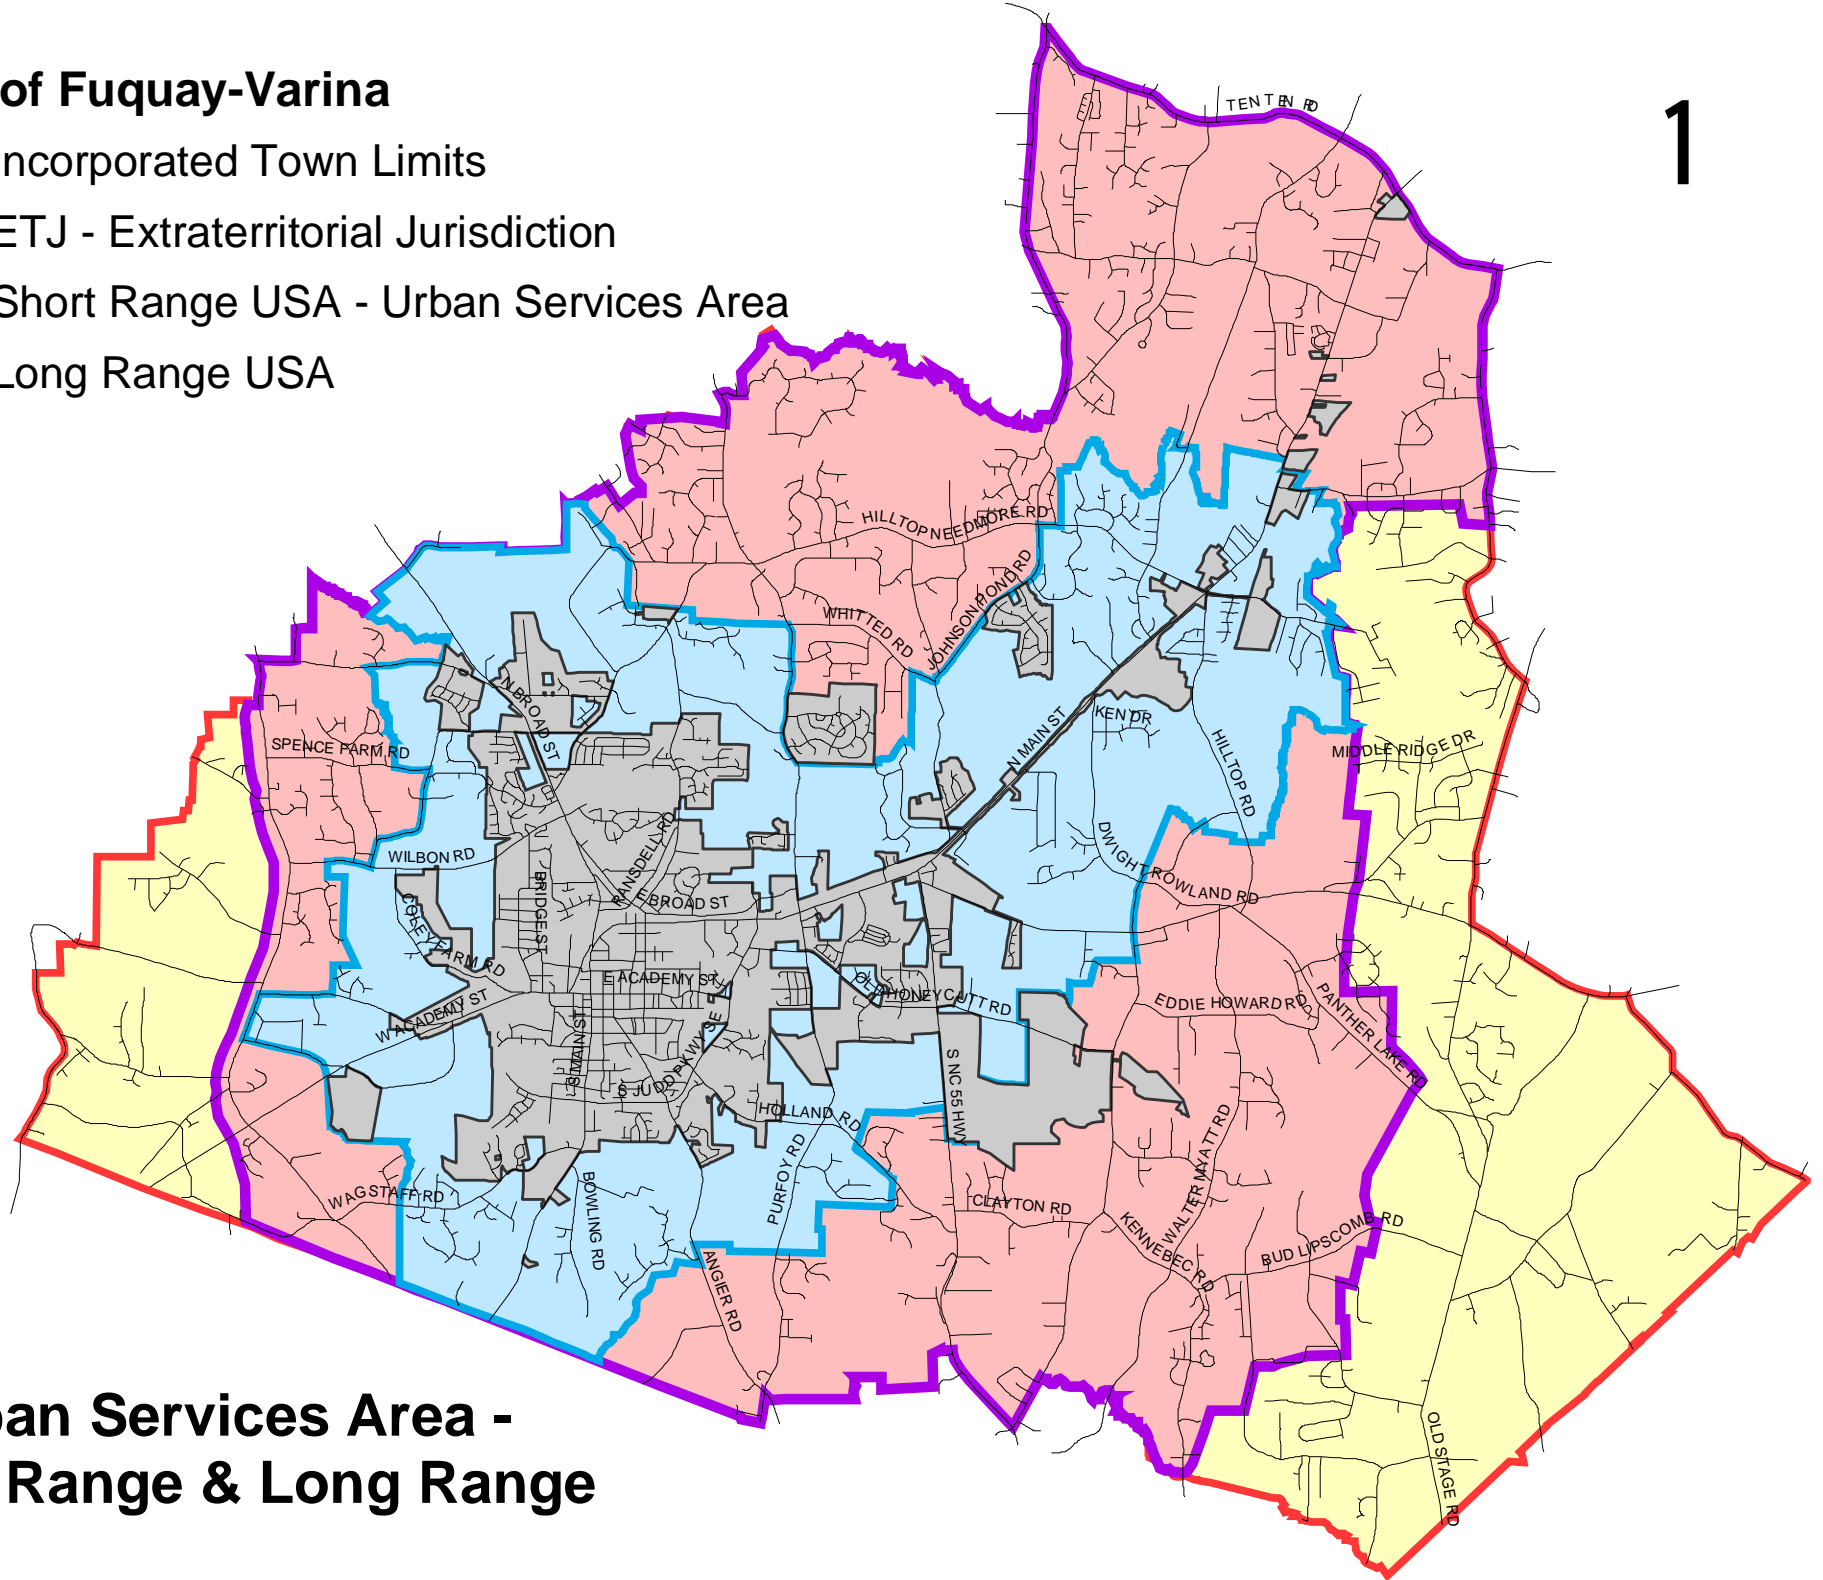

Town of Fuquay-Varina

-  Incorporated Town Limits
-  ETJ - Extraterritorial Jurisdiction
-  Short Range USA - Urban Services Area
-  Long Range USA

**Urban Services Area -
Short Range & Long Range**